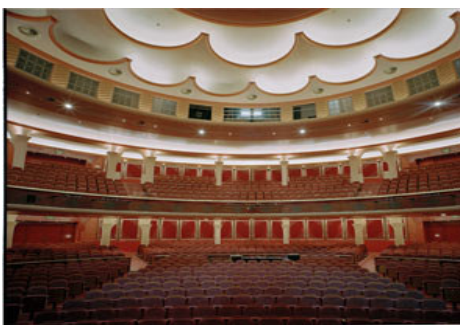

Venues

Conference

Brighton is a popular conference destination as it combines a seaside location with a cosmopolitan city atmosphere. For more details go to www.visitbrighton.com/conference

- **Brighton Centre** One of the largest multi purpose venues in the South with the capacity, flexibility and experience for a smooth running and memorable event. Theatre style – 4450 www.brightoncentre.co.uk

- **Hove Centre** Brighton Centre's sister venue has a dedicated Audio Visual suite and concert hall and is the ideal venue for smaller events. Theatre style - 870 www.brightoncentre.co.uk

- **The Royal Pavilion** Oriental extravagance meets English eccentricity. Theatre style – 80 www.royalpavilion.org.uk

- **Stanmer House** 18th century villa set in rural parkland only 10 minutes from city. Theatre Style – 70 www.stanmerhouse.co.uk

- **Brighton Dome** Three historic spaces under one roof make this a stylish, versatile venue Theatre style – 1872 www.brightondome.org